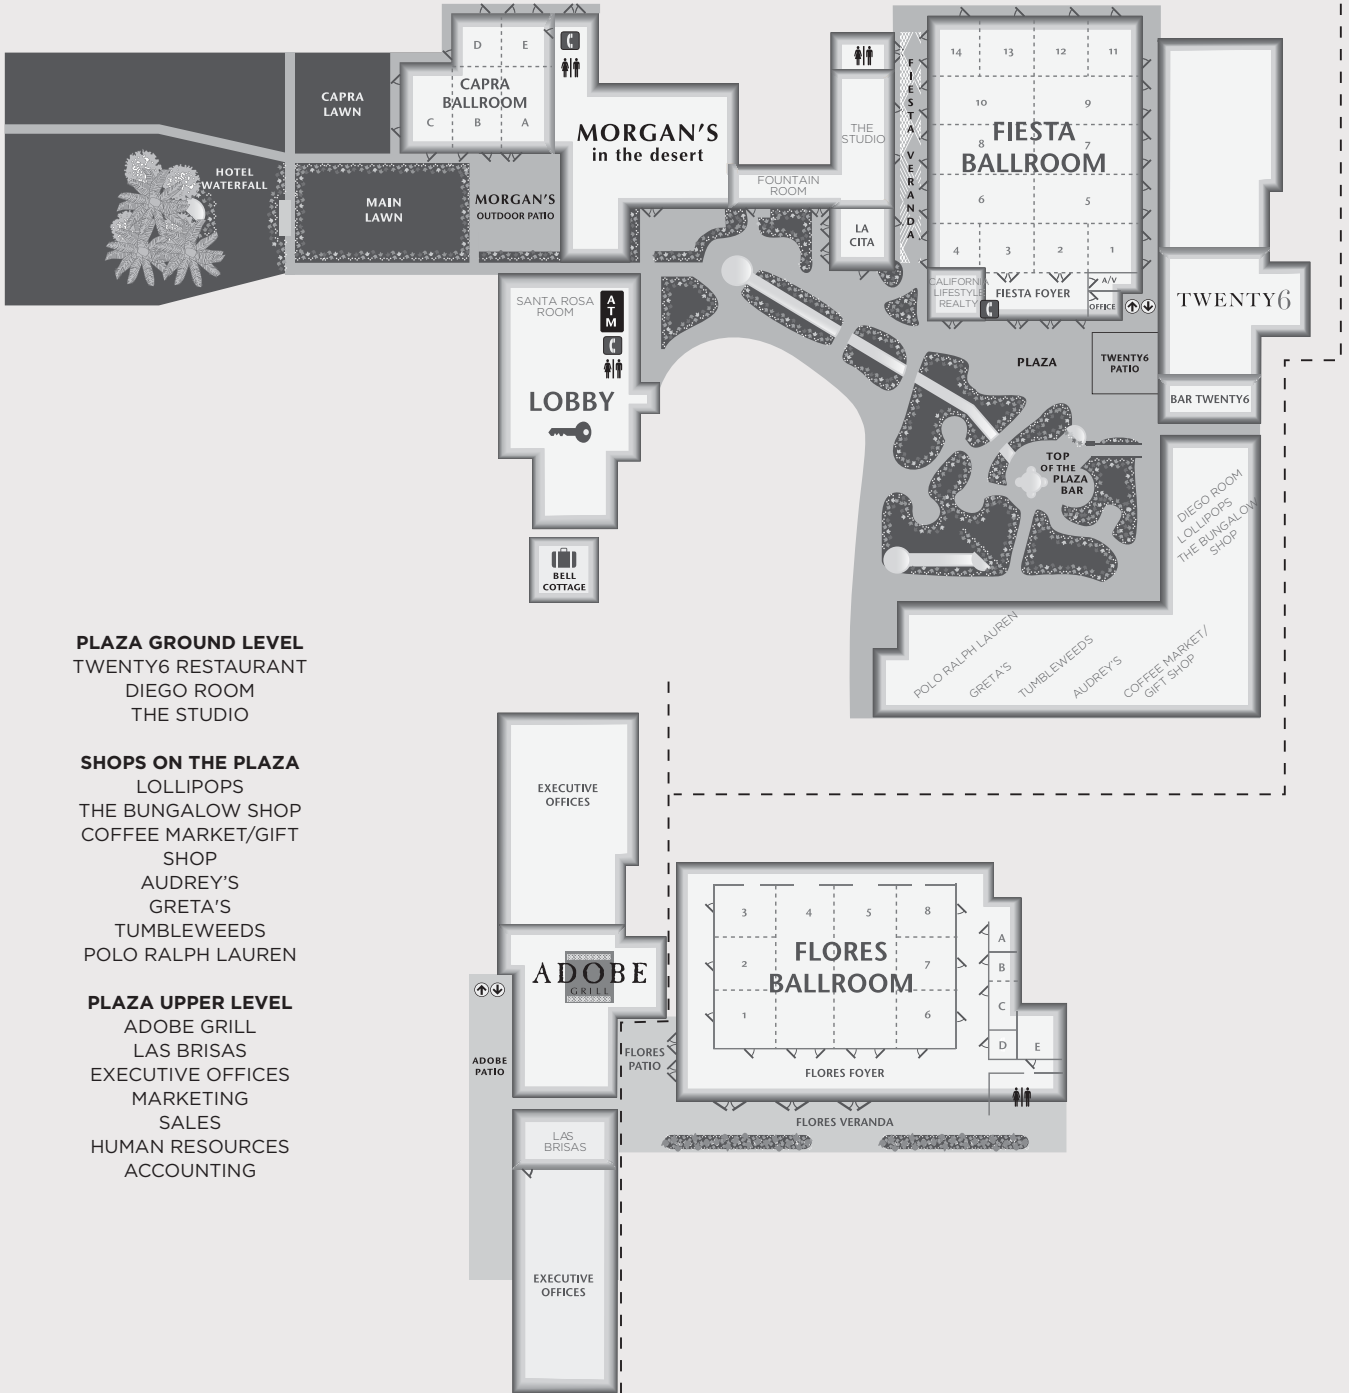

**MEETING FACILITIES**

**PLAZA GROUND LEVEL**  
 TWENTY6 RESTAURANT  
 DIEGO ROOM  
 THE STUDIO

**SHOPS ON THE PLAZA**  
 LOLLIPOPS  
 THE BUNGALOW SHOP  
 COFFEE MARKET/GIFT SHOP  
 AUDREY'S  
 GRETA'S  
 TUMBLEWEEDS  
 POLO RALPH LAUREN

**PLAZA UPPER LEVEL**  
 ADOBE GRILL  
 LAS BRISAS  
 EXECUTIVE OFFICES  
 MARKETING  
 SALES  
 HUMAN RESOURCES  
 ACCOUNTING